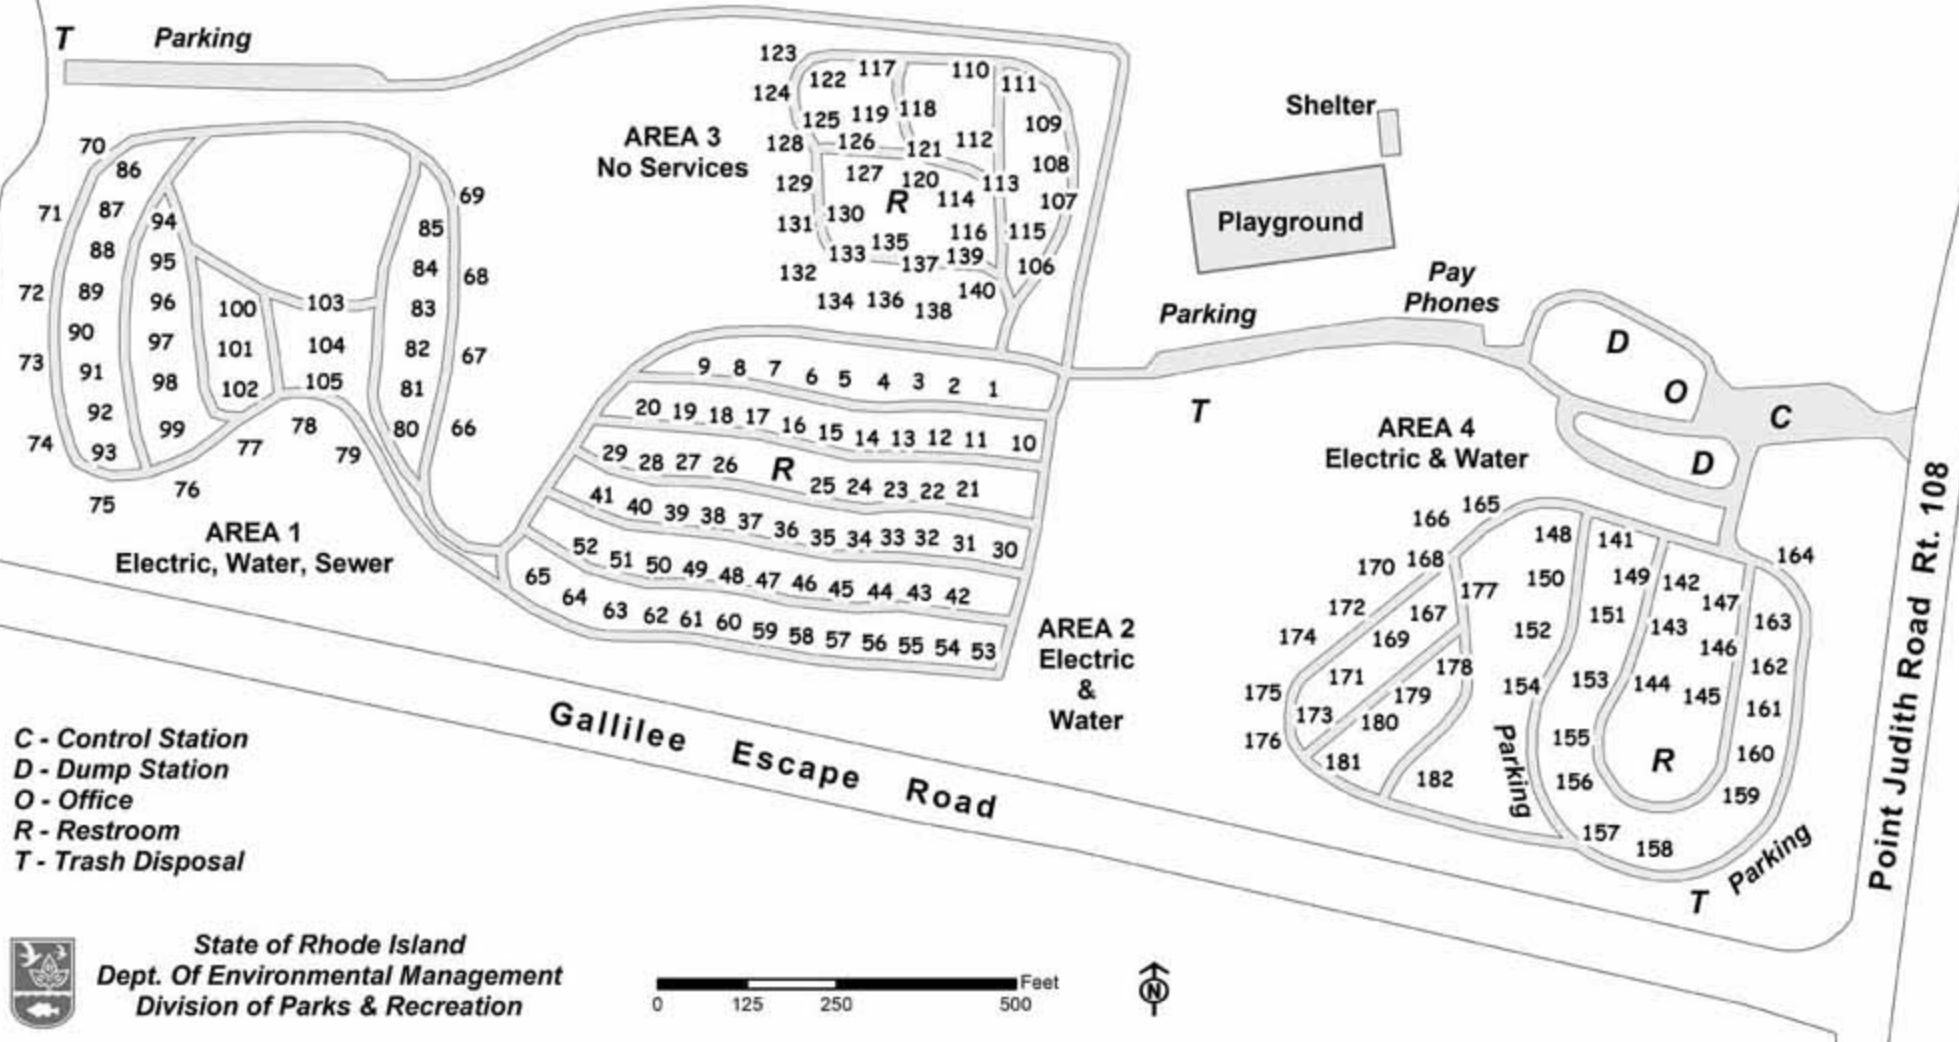

Fishermen's Memorial State Park

Fishemans Memorial State Park
 RIDEM Division of Parks & Recreation
 1011 Point Judith Rd
 Narragansett, RI 02882
 Telephone (401)789-8374
 Website - WWW.RIPARKS.COM

Pt Judith
Pond

- C - Control Station
- D - Dump Station
- O - Office
- R - Restroom
- T - Trash Disposal